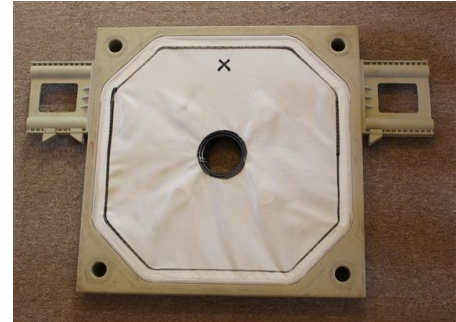

Data sheet

Stock-No.: 1139-00217

Type of machine: Membrane Filter Press
Make: LENSER
Type: 1 Set Filterelemente KFZ 470 D
Year of manufacture: 2006/new

Type of control:

Country of origin: Deutschland

Delivery time: sofort
Freight basis: EXW, free loaded